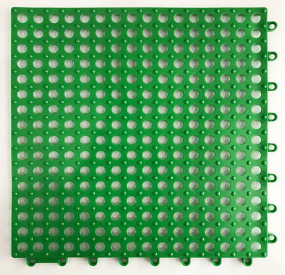

Application

Press down each interlock hook & latch points to secure the mats in place

Authorized Dealer

Tritera.co.id

tritera.indonesia | catalogue.tritera

Pool Interlock Mat

Variants

12 Pcs / Box — Size 30cm x 30cm

Brunette Brown

Ash Grey

Scarlet Red

Pearl Green

Admiral Blue

Jade Black

About Interlock

Pool Interlock are designed special to use interlock system to install. Easy to install and easy to maintain. These product can be applied to any slippery area specialty for pool and any commercial and home used area. This product are designed to let the water pass beneath the product to avoid any accident cause of slippery.

Weight — 3300 gr / Box

Coverage — 1.08 sqm / Box

Features

Waterproof

Washable

Color Protection

Dirt Trapping

Non Slip