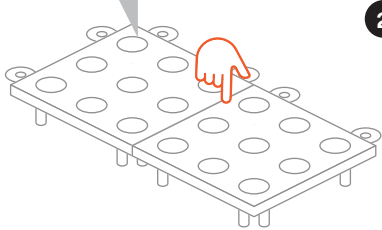

Application

Press down each interlock hook & latch points to secure the mats in place

Authorized Dealer

Tritera.co.id

tritera.indonesia | catalogue.tritera

Pool Interlock Mat

Variants

12 Pcs / Box — Size 30cm x 30cm

Brunette Brown

Ash Grey

Scarlet Red

Pearl Green

Admiral Blue

Jade Black

About Interlock

Pool Interlock are designed special to use interlock system to install. Easy to install and easy to maintain. These product can be applied to any slippery area specialty for pool and any commercial and home used area. This product are designed to let the water pass beneath the product to avoid any accident cause of slippery.

Weight — 3300 gr / Box

Coverage — 1.08 sqm / Box

Features

Waterproof

Washable

Color Protection

Dirt Trapping

Non Slip