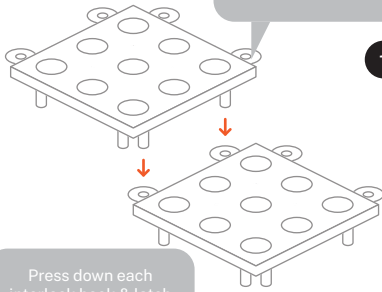

Application

Press down each interlock hook & latch points to secure the mats in place

Authorized Dealer

Tritera.co.id

tritera.indonesia | catalogue.tritera

Pool Interlock Mat

Variants

12 Pcs / Box — Size 30cm x 30cm

Brunette Brown

Ash Grey

Scarlet Red

Pearl Green

Admiral Blue

Jade Black

About Interlock

Pool Interlock are designed special to use interlock system to install. Easy to install and easy to maintain. These product can be applied to any slippery area specialty for pool and any commercial and home used area. This product are designed to let the water pass beneath the product to avoid any accident cause of slippery.

Weight — 3300 gr / Box

Coverage — 1.08 sqm / Box

Features

Waterproof

Washable

Color Protection

Dirt Trapping

Non Slip